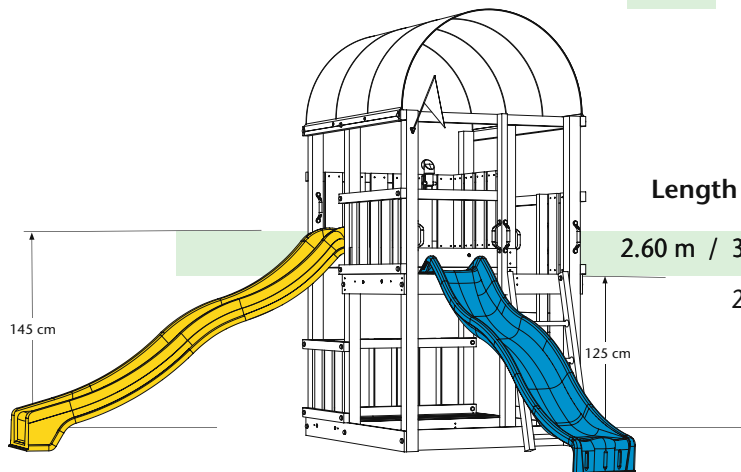

Board →

Length

Quantity

X

Price

=

Subtotal

+

Length slide

2.60 m / 3.00 m

2.37 m

Subtotal

=

Total