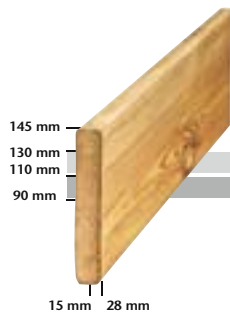

Quantity

X

Price

=

Subtotal

+

Length							
1.80 m	2.10 m	2.40 m	2.70 m	3.00 m	3.30 m	3.60 m	4.00 m
21x	17x	14x	13x	12x	11x	10x	9x

Beam →

Length

Quantity

X

Price

=

Subtotal

+

Length							
1.80 m	2.10 m	2.40 m	2.70 m	3.00 m	3.30 m	3.60 m	4.00 m
43x	35x	31x	28x	23x	23x	19x	19x
47x	39x	34x	31x	26x	25x	21x	21x
53x	44x	38x	35x	29x	28x	24x	23x

Board →

Length

Quantity

X

Price

=

Subtotal

+